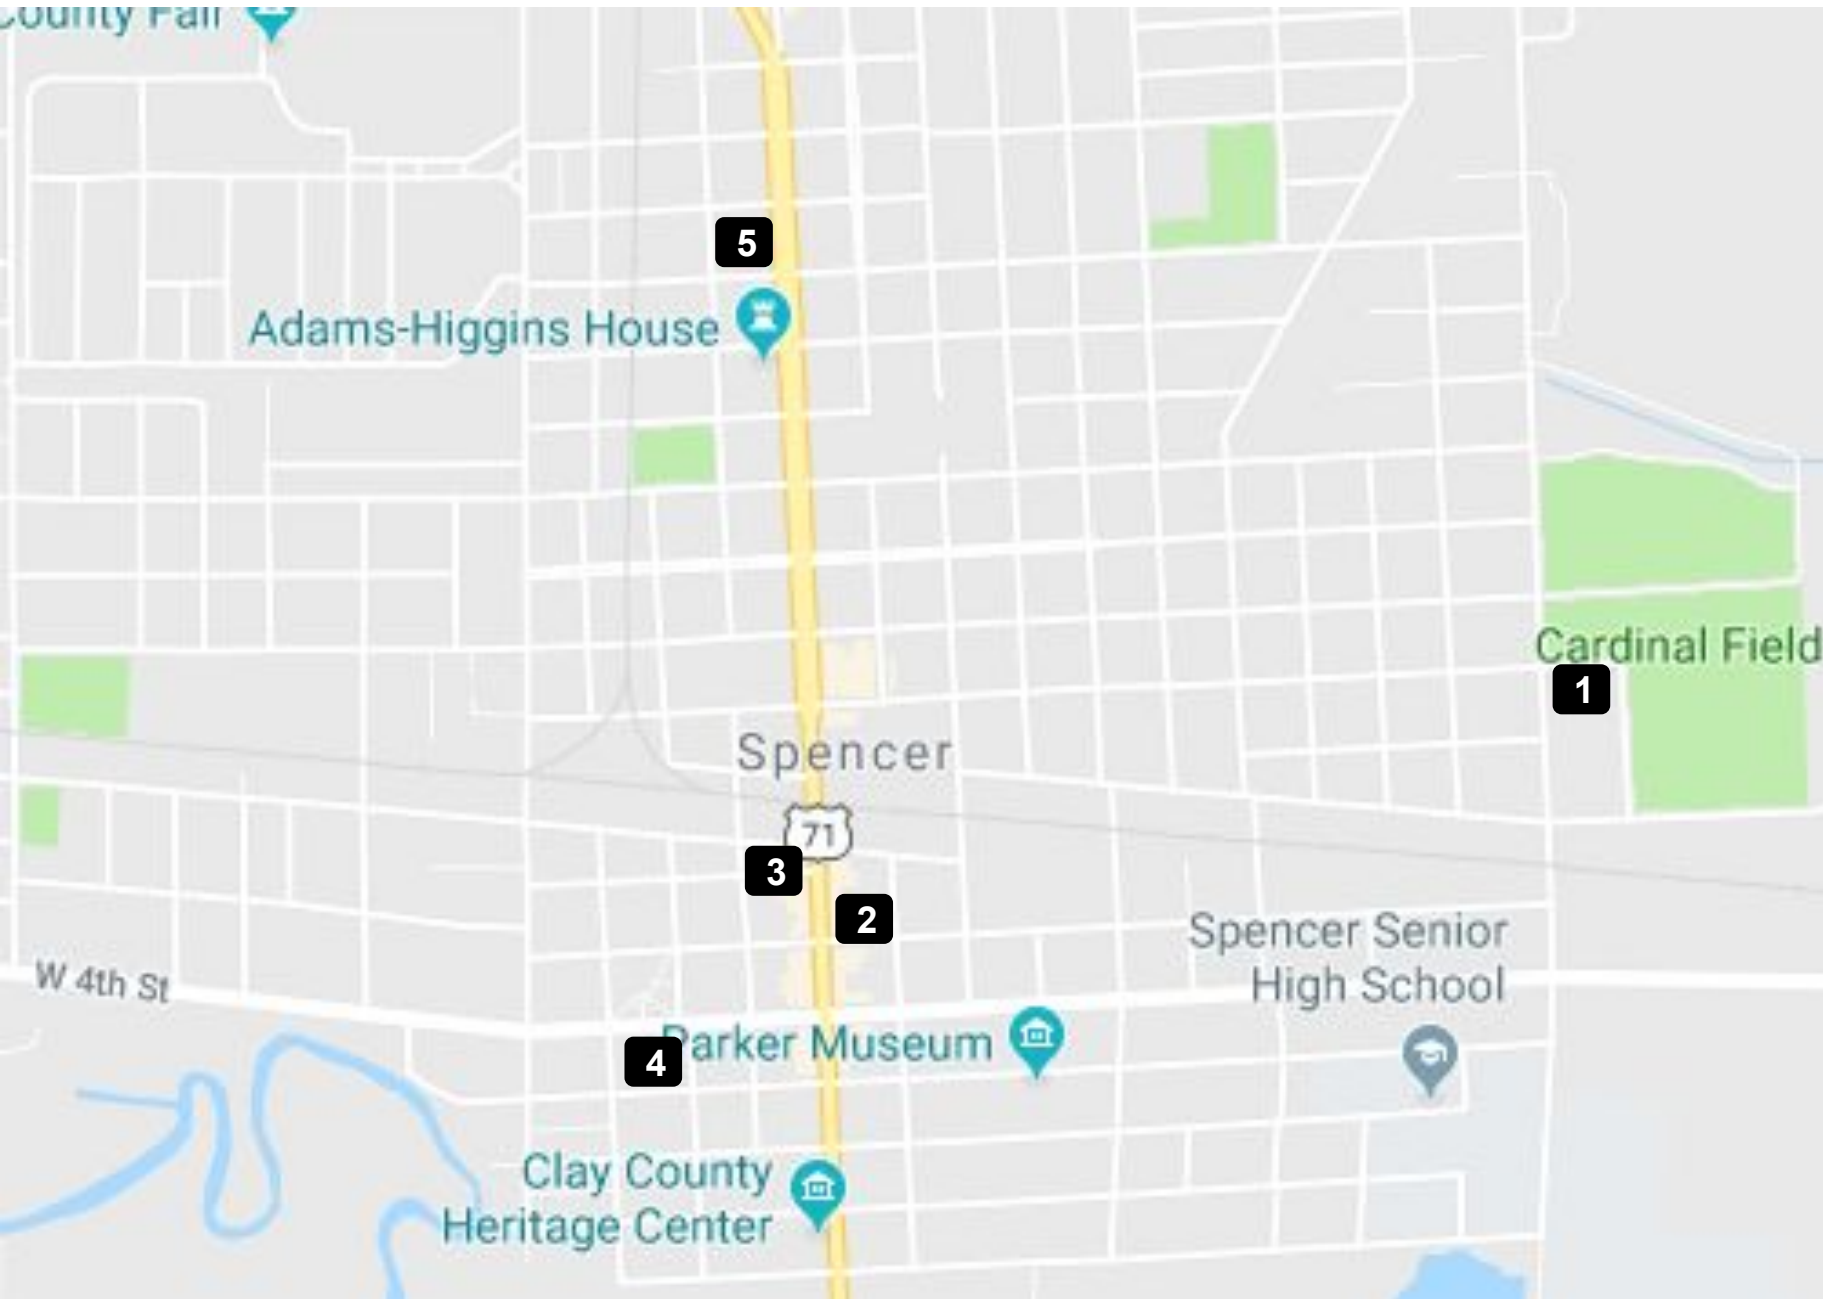

Spencer Food Map

- 1** Upper Des Moines Opportunity
- 2** Lutheran Services in Iowa
- 3** Grand Avenue Community Outreach
- 4** Grace United Methodist Church
- 5** Bethany Lutheran Church